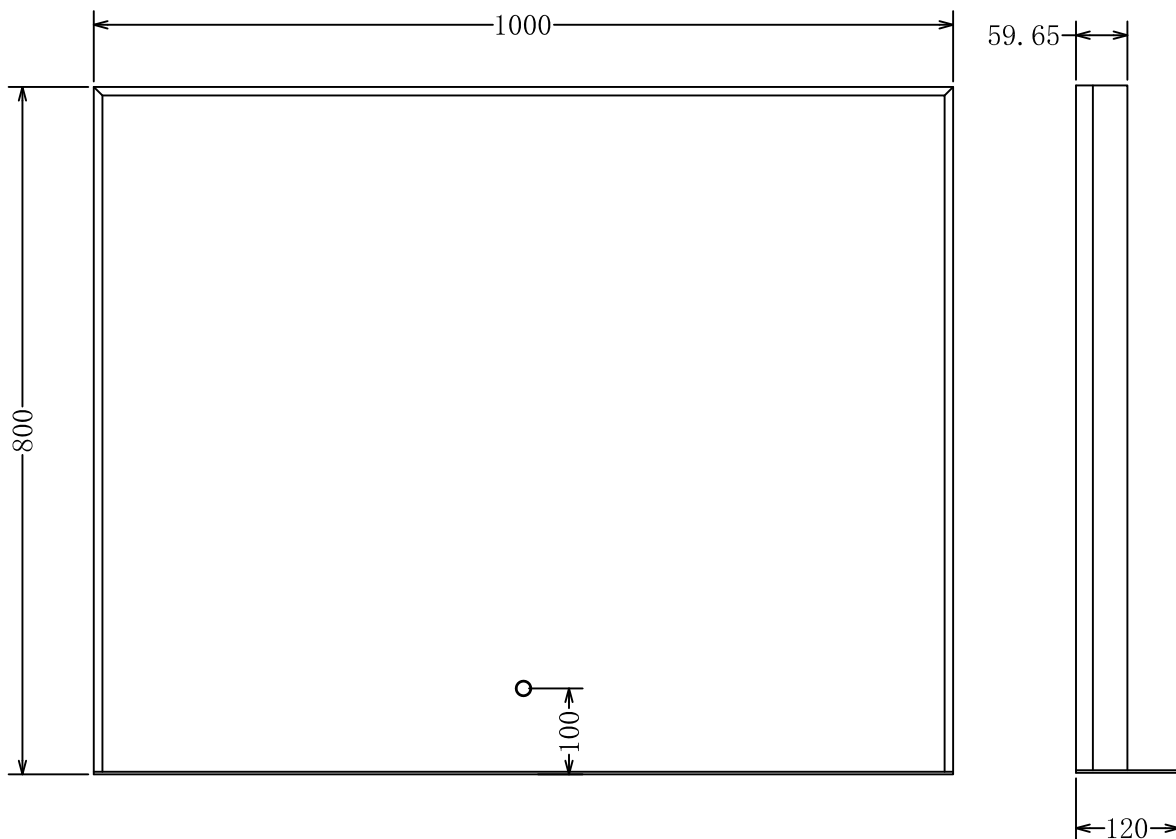

# Fenice 800x1000 mm - 80014

BR 80100 1272 Š FENICE BLACK

Size: 800 x 1000 mm  
LAMP: 2216/M/240PCS 6000/4000K  
LED 30.8W