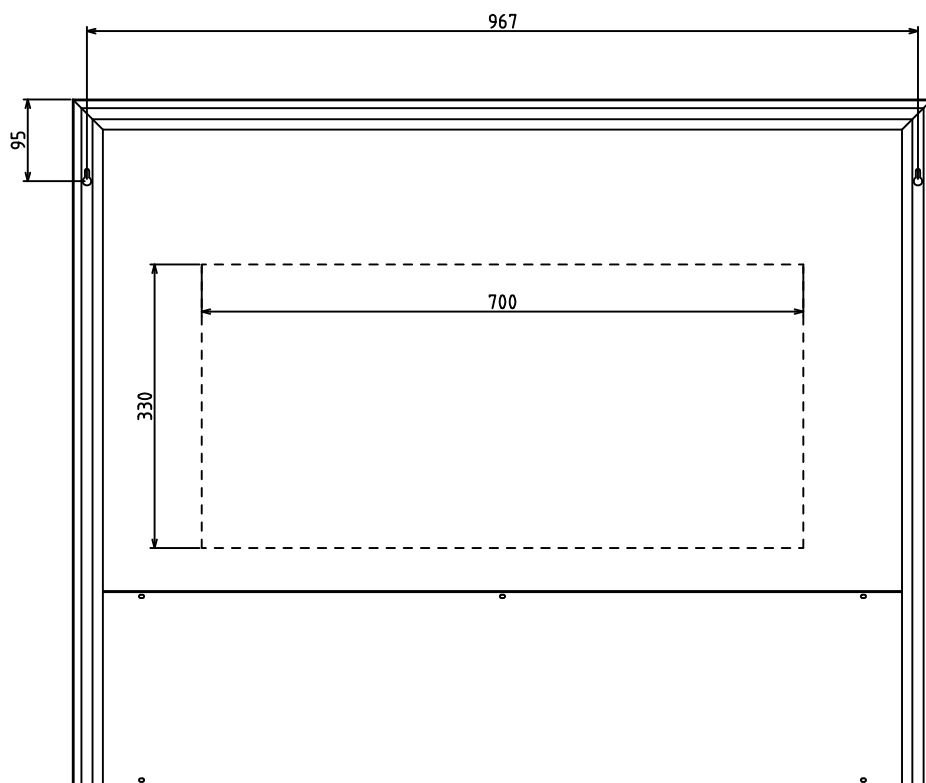

# Fenice 800x1000 mm - 80014

BR 80100 1272 Š FENICE BLACK

Size: 800 x 1000 mm  
LAMP: 2216/M/240PCS 6000/4000K  
LED 30.8W